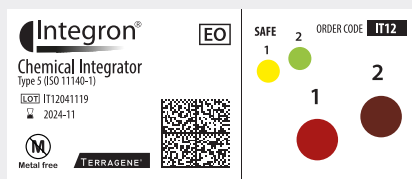

Results Interpretation Guide

Guía de interpretación de resultados

Guia de interpretação dos resultados

Unprocessed | Sin procesar | Sem processar

Failures | Fallas | Falhas

Processed and correct | Procesado y correcto | Processado e correto

NOTE: Screen calibration of electronic devices (PC, tablet, mobile phone), as well as environmental light, may interfere in the representation of the colors. Terragene® does not guarantee that the color you see on the screen is 100% real.