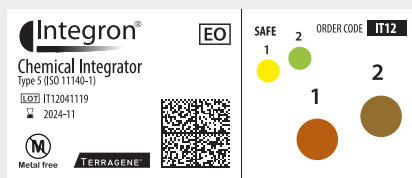

Results Interpretation Guide

Guía de interpretación de resultados

Guia de interpretação dos resultados

Unprocessed | Sin procesar | Sem processar

Failures | Fallas | Falhas

Processed and correct | Procesado y correcto | Processado e correto

NOTE: Screen calibration of electronic devices (PC, tablet, mobile phone), as well as environmental light, may interfere in the representation of the colors. Terragene® does not guarantee that the color you see on the screen is 100% real.