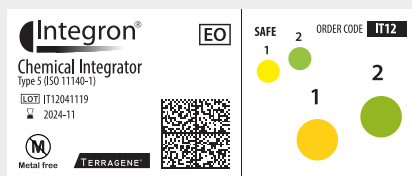

Results Interpretation Guide

Guía de interpretación de resultados

Guia de interpretação dos resultados

Unprocessed | Sin procesar | Sem processar

Failures | Fallas | Falhas

Processed and correct | Procesado y correcto | Processado e correto

NOTE: Screen calibration of electronic devices (PC, tablet, mobile phone), as well as environmental light, may interfere in the representation of the colors. Terragene® does not guarantee that the color you see on the screen is 100% real.