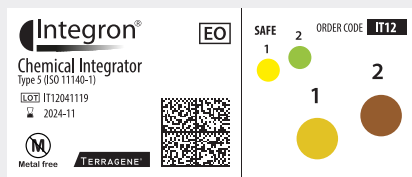

Results Interpretation Guide

Guía de interpretación de resultados

Guia de interpretação dos resultados

Unprocessed | Sin procesar | Sem processar

Failures | Fallas | Falhas

Processed and correct | Procesado y correcto | Processado e correto

NOTE: Screen calibration of electronic devices (PC, tablet, mobile phone), as well as environmental light, may interfere in the representation of the colors. Terragene® does not guarantee that the color you see on the screen is 100% real.