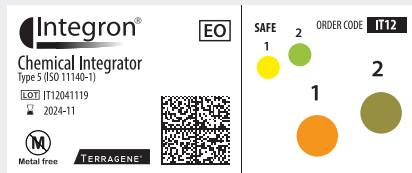

Results Interpretation Guide

Guía de interpretación de resultados

Guia de interpretação dos resultados

Unprocessed | Sin procesar | Sem processar

Failures | Fallas | Falhas

Processed and correct | Procesado y correcto | Processado e correto

NOTE: Screen calibration of electronic devices (PC, tablet, mobile phone), as well as environmental light, may interfere in the representation of the colors. Terragene® does not guarantee that the color you see on the screen is 100% real.

NOTA: La calibración de la pantalla de los dispositivos electrónicos (PC/tablet/teléfono móvil), como así también la luz ambiental, pueden interferir en la representación de los colores. Terragene® no garantiza que el color que ve en pantalla sea 100% real.

NOTA: A calibração da tela dos dispositivos eletrônicos (PC/tablet/celular), assim como a luz ambiente, podem interferir na representação das cores. Terragene® não garante que a cor apreciada na tela seja 100% real.