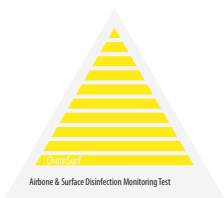

## Guia de interpretação dos resultados

### Chemdye® CDS47V

Unprocessed | Sin procesar | Sem processar

Failures | Fallas | Falhas

Processed and correct | Procesado y correcto | Processado e correto

NOTE: Screen calibration of electronic devices (PC, tablet, mobile phone), as well as environmental light, may interfere in the representation of the colors. Terragene® does not guarantee that the color you see on the screen is 100% real.