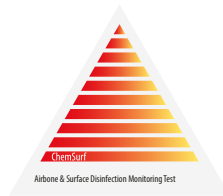

## Guía de interpretación de resultados

## Guia de interpretação dos resultados

### Chemdye® CDS47V

Unprocessed | Sin procesar | Sem processar

Failures | Fallas | Falhas

Processed and correct | Procesado y correcto | Processado e correto

NOTE: Screen calibration of electronic devices (PC, tablet, mobile phone), as well as environmental light, may interfere in the representation of the colors. Terragene® does not guarantee that the color you see on the screen is 100% real.