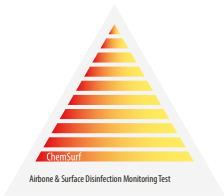

## Guía de interpretación de resultados

## Guia de interpretação dos resultados

### Chemdye® CDS47V

Unprocessed | Sin procesar | Sem processar

Failures | Fallas | Falhas

Processed and correct | Procesado y correcto | Processado e correto

NOTE: Screen calibration of electronic devices (PC, tablet, mobile phone), as well as environmental light, may interfere in the representation of the colors. Terragene® does not guarantee that the color you see on the screen is 100% real.