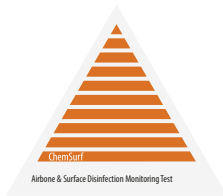

## Guía de interpretación de resultados

## Guia de interpretação dos resultados

### Chemdye® CDS47V

Unprocessed | Sin procesar | Sem processar

Failures | Fallas | Falhas

Processed and correct | Procesado y correcto | Processado e correto

NOTE: Screen calibration of electronic devices (PC, tablet, mobile phone), as well as environmental light, may interfere in the representation of the colors. Terragene® does not guarantee that the color you see on the screen is 100% real.